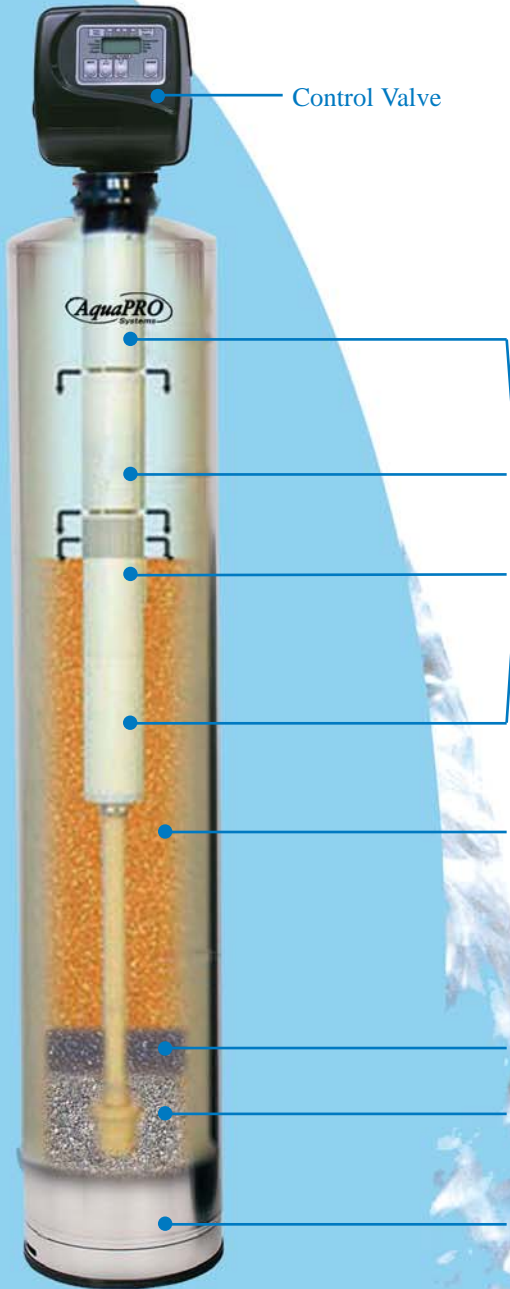

The
AquaPRO
Water
Conditioner *Plus*

Including
MediaGuard 55™

Start your day off
with filtered, soft,
conditioned water.

AquaPRO
Systems

Stainless Series

- Limited Lifetime Warranty
- Brine Tank with Safety Float
- MediaGuard™ System filters and removes chlorine with KDF 55 & Silver Impregnated Carbon
 - Reduces chlorine
 - Reduces inorganic contaminants
 - Removes Hardness
 - Inhibits bacteria growth
 - Absorbs tastes, odors and other organic matter
 - Reduces metal contaminants
 - Filter Ag Plus™ filters down to 10 microns

Note: KDF Process Media meet USEPA and USFDA standards. Validated under ANSI/NSF Standard 42 for drinking water system components and protected under several U.S. patents.

The Controls have been validated by the manufacturer through the Water Quality Association to meet industry Standard S-100-81.

Resin meets requirements of FDA regulation 21 CFR 173.25.

Bringing You The World's Best Water

Stainless Water Conditioner *Plus*

Control Valve

- Extra Cycle Button
- Easy Programming
- Easy to read LED display
- Service and Self Diagnostic Indicator

- Advanced programming options including up to six independently adjustable cycle times with time remaining displayed during regeneration

MediaGuard 55™
Standard MediaGuard comprised of KDF 55 & Silver Impregnated Carbon